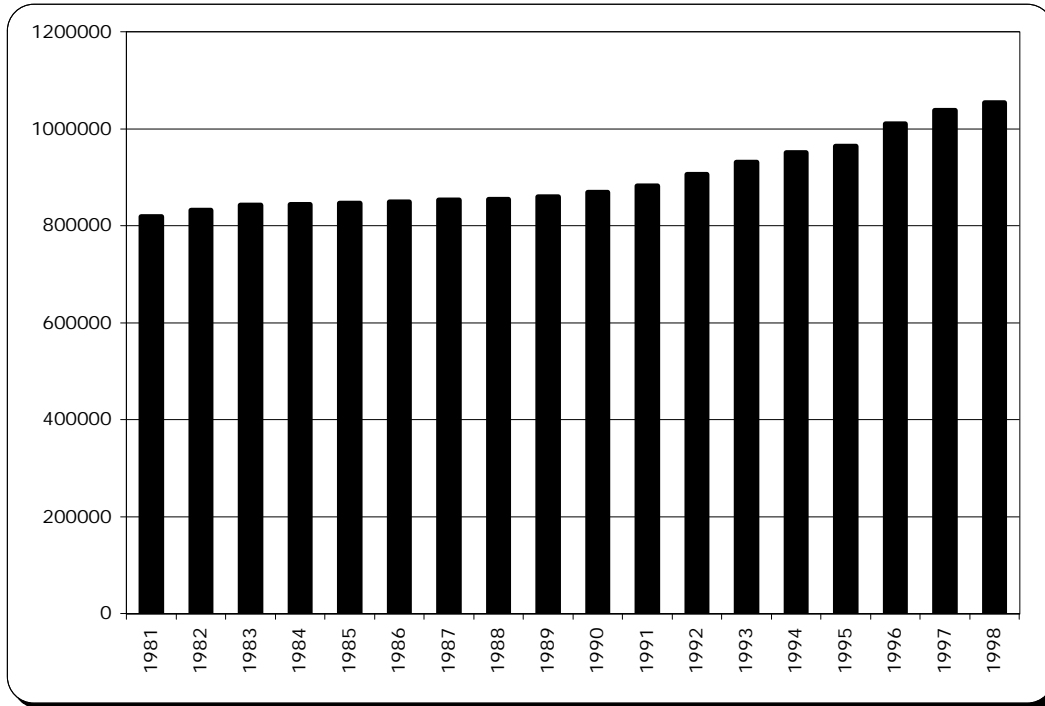

Colorado Division of Criminal Justice 9/99 d:\crimstat\current\aloff2.xls

Colorado Adult Population

(18 Years and Older / Males + Females), 1980-1998

YEAR	CO ADULT POPULATION
1980	2096878
1981	2159370
1982	2230331
1983	2291745
1984	2327091
1985	2362460
1986	2388632
1987	2407569
1988	2408110
1989	2417146
1990	2442464
1991	2487571
1992	2559168
1993	2635445
1994	2703476
1995	2756354
1996	2812191
1997	2898130
1998	2963228

Sources:

POPULATION DATA--Colorado State Demographer's Office, Department of Local Affairs.

1980-1989: Intercensal estimates, based on 1980 and 1990 Census. 1990-1998: Postcensal estimates, based on 1990 Census.

Colorado Division of Criminal Justice 9/99 d:\crimstat\current\adultarr2.xls

Colorado Juvenile Population

(0-17 Years / Males+ Females), 1980-1998

YEAR	CO JUVENILE POPULATION
1980	810648
1981	818588
1982	831319
1983	841963
1984	842963
1985	846353
1986	848878
1987	853016
1988	854250
1989	858774
1990	868564
1991	882179
1992	905547
1993	930557
1994	950125
1995	964164
1996	1010484
1997	1037200
1998	1053075