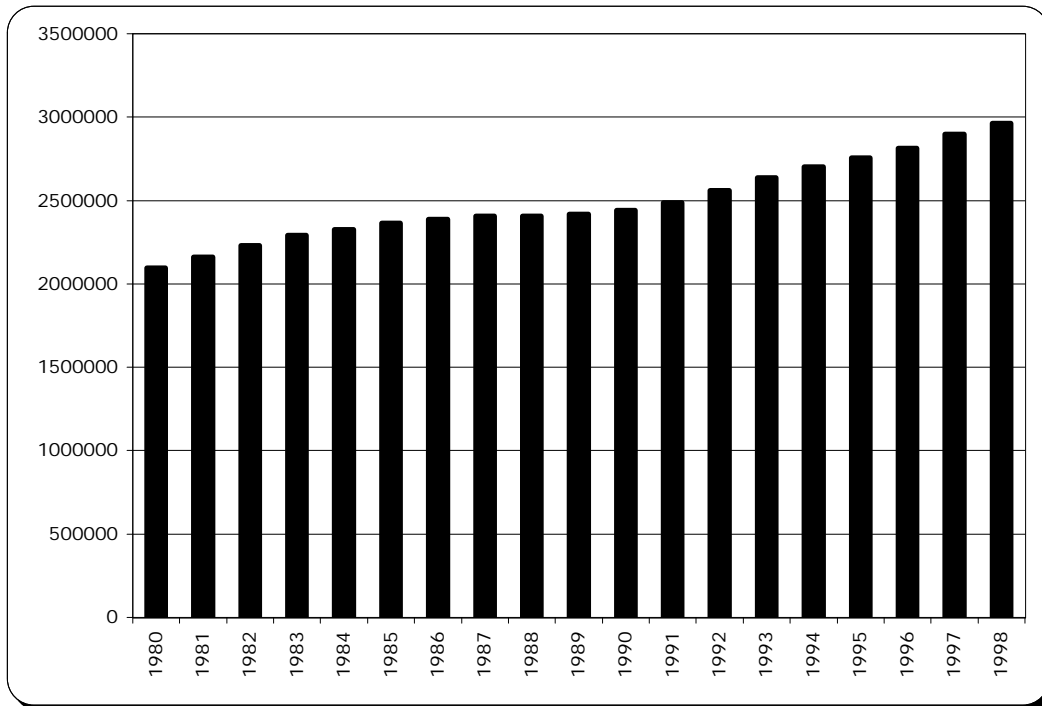

Total Colorado Population

(Adults + Juveniles / Males + Females), 1980-1998

YEAR	COLORADO POPULATION
1980	2907526
1981	2977958
1982	3061650
1983	3133708
1984	3170054
1985	3208813
1986	3237510
1987	3260585
1988	3262360
1989	3275920
1990	3311028
1991	3369750
1992	3464715
1993	3566001
1994	3653601
1995	3720519
1996	3822675
1997	3935330
1998	4016303

Sources:

POPULATION DATA--Colorado State Demographer's Office, Department of Local Affairs.

1980-1989: Intercensal estimates, based on 1980 and 1990 Census. 1990-1998: Postcensal estimates, based on 1990 Census.

Colorado Division of Criminal Justice 9/99 d:\crimstat\current\aloff2.xls

Colorado Adult Population

(18 Years and Older / Males + Females), 1980-1998

YEAR	CO ADULT POPULATION
1980	2096878
1981	2159370
1982	2230331
1983	2291745
1984	2327091
1985	2362460
1986	2388632
1987	2407569
1988	2408110
1989	2417146
1990	2442464
1991	2487571
1992	2559168
1993	2635445
1994	2703476
1995	2756354
1996	2812191
1997	2898130
1998	2963228