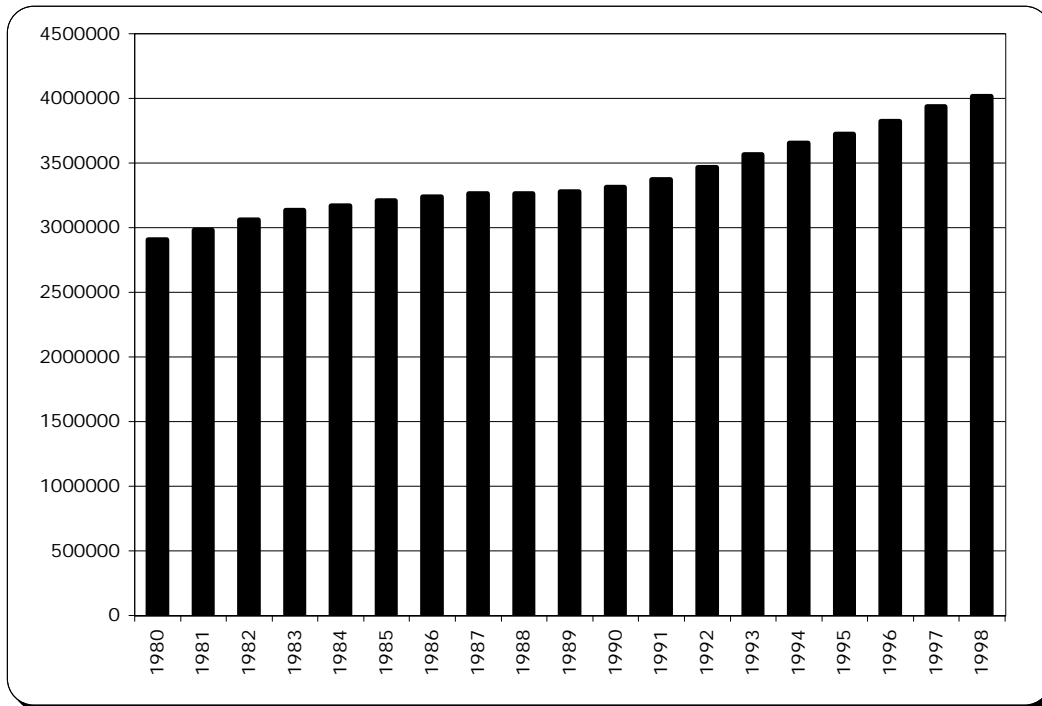

Total Colorado Population

(Adults + Juveniles / Males + Females), 1980-1998

YEAR	COLORADO POPULATION
1980	2907526
1981	2977958
1982	3061650
1983	3133708
1984	3170054
1985	3208813
1986	3237510
1987	3260585
1988	3262360
1989	3275920
1990	3311028
1991	3369750
1992	3464715
1993	3566001
1994	3653601
1995	3720519
1996	3822675
1997	3935330
1998	4016303

Sources:

POPULATION DATA--Colorado State Demographer's Office, Department of Local Affairs.

1980-1989: Intercensal estimates, based on 1980 and 1990 Census. 1990-1998: Postcensal estimates, based on 1990 Census.

Colorado Division of Criminal Justice 9/99 d:\crimstat\current\aloff2.xls

Colorado Adult Population

(18 Years and Older / Males + Females), 1980-1998

YEAR	CO ADULT POPULATION
1980	2096878
1981	2159370
1982	2230331
1983	2291745
1984	2327091
1985	2362460
1986	2388632
1987	2407569
1988	2408110
1989	2417146
1990	2442464
1991	2487571
1992	2559168
1993	2635445
1994	2703476
1995	2756354
1996	2812191
1997	2898130
1998	2963228